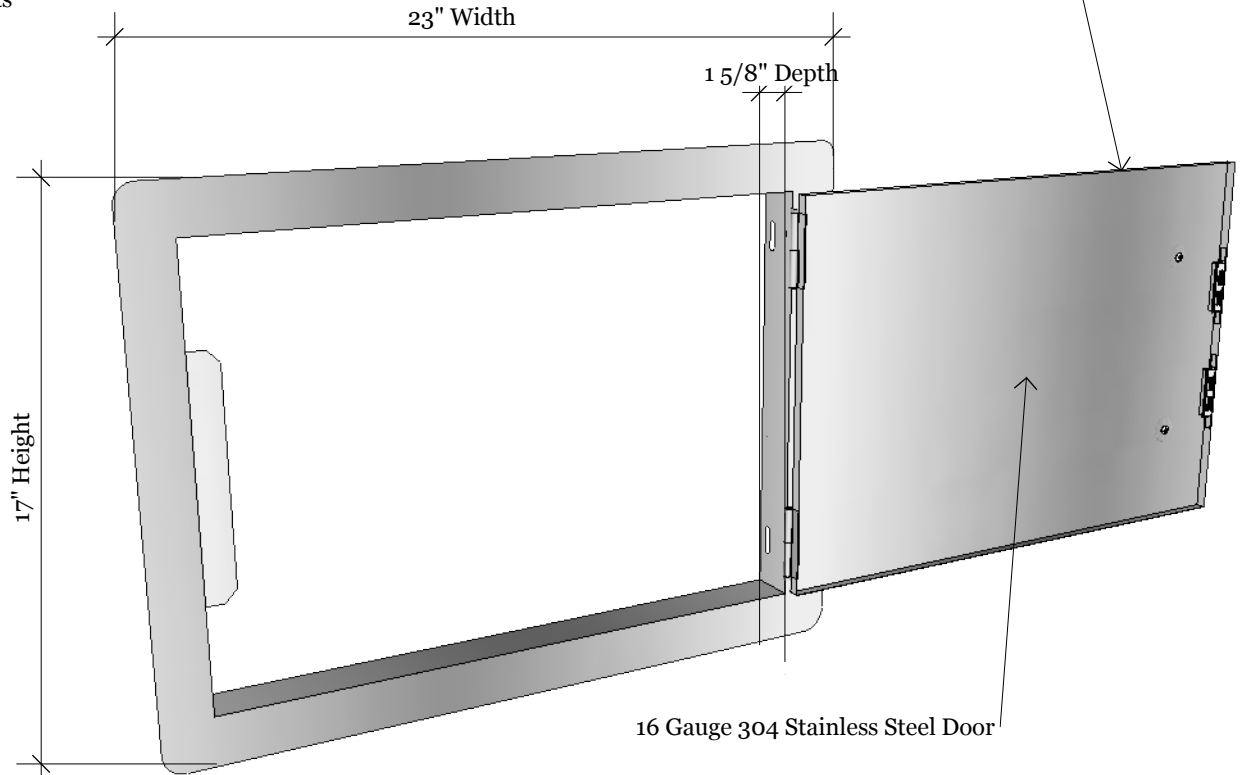

**PRODUCT**  
14" x 20" Horizontal Door  
Item No. DH1420

**DESCRIPTION**  
14" x 20" Horizontal Single Door  
THIS MODEL CAN BE  
INSTALLED EITHER LEFT  
OR RIGHT SWING.

14"x20" Horizontal Door  
23"W x 17"H x 1 5/8" D (Product Size )  
20-1/4"W x 14-1/4"H (Cut-out )  
10LBS ( Weight )

**Material Specifications:**  
16 Gauge 304 Stainless Steel,  
Handles are made of Zinc Alloy,  
Chrome Plated.

Flange Dimensions

Open hole for securing door

Reversible Sturdy Hinge

(2) Magnets

Cut-out Dimensions

Stainless Steel 430 Plate for Magnets

Product Dimensions

1/4" Door Frame Flange  
for a secure door

16 Gauge 304 Stainless Steel Frame

16 Gauge 304 Stainless Steel Door