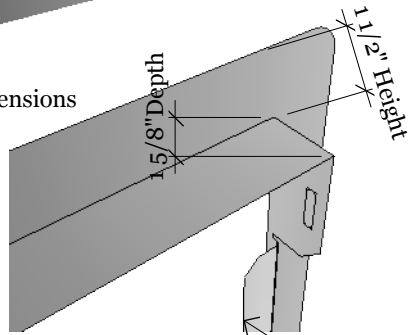

**PRODUCT**  
14" x 20" Horizontal Door  
Item No. DH1420

**DESCRIPTION**  
14" x 20" Horizontal Single Door  
THIS MODEL CAN BE  
INSTALLED EITHER LEFT  
OR RIGHT SWING.

14"x20" Horizontal Door  
23"W x 17"H x 1 5/8" D (Product Size )  
20-1/4"W x 14-1/4"H (Cut-out )  
10LBS ( Weight )

**Material Specifications:**  
16 Gauge 304 Stainless Steel,  
Handles are made of Zinc Alloy,  
Chrome Plated.

Flange Dimensions

Open hole for securing door

Reversible Sturdy Hinge

(2) Magnets

Cut-out Dimensions

Stainless Steel 430 Plate for Magnets

Product Dimensions

1/4" Door Frame Flange  
for a secure door

16 Gauge 304 Stainless Steel Frame

16 Gauge 304 Stainless Steel Door