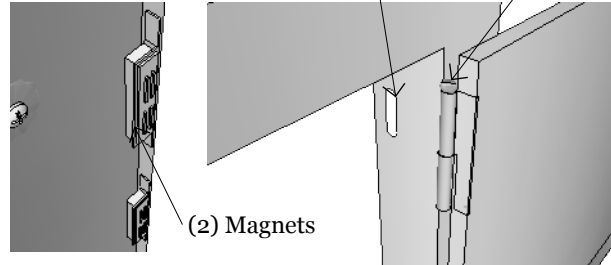

**PRODUCT**  
14" x 20" Horizontal Door  
Item No. DH1420

**DESCRIPTION**  
14" x 20" Horizontal Single Door  
THIS MODEL CAN BE  
INSTALLED EITHER LEFT  
OR RIGHT SWING.

14"x20" Horizontal Door  
23"W x 17"H x 1 5/8" D (Product Size )  
20-1/4"W x 14-1/4"H (Cut-out )  
10LBS ( Weight )

**Material Specifications:**  
16 Gauge 304 Stainless Steel,  
Handles are made of Zinc Alloy,  
Chrome Plated.

Flange Dimensions

Open hole for securing door

Reversible Sturdy Hinge

(2) Magnets

Cut-out Dimensions

Stainless Steel 430 Plate for Magnets

Product Dimensions

1/4" Door Frame Flange  
for a secure door

16 Gauge 304 Stainless Steel Frame

16 Gauge 304 Stainless Steel Door