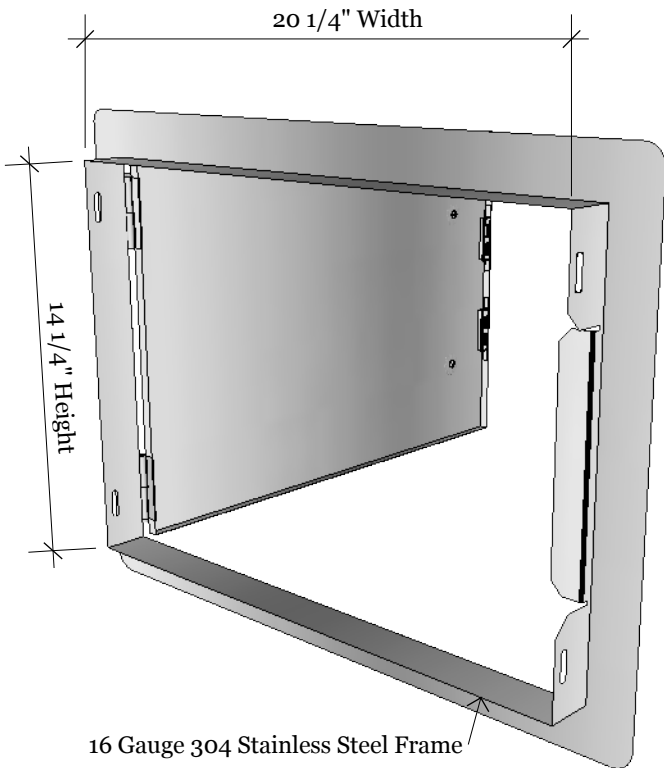

**PRODUCT**  
14" x 20" Horizontal Door  
Item No. DH1420

**DESCRIPTION**  
14" x 20" Horizontal Single Door  
THIS MODEL CAN BE  
INSTALLED EITHER LEFT  
OR RIGHT SWING.

14"x20" Horizontal Door  
23"W x 17"H x 1 5/8" D (Product Size )  
20-1/4"W x 14-1/4"H (Cut-out )  
10LBS ( Weight )

**Material Specifications:**  
16 Gauge 304 Stainless Steel,  
Handles are made of Zinc Alloy,  
Chrome Plated.

Flange Dimensions

Open hole for securing door

Reversible Sturdy Hinge

(2) Magnets

Cut-out Dimensions

Stainless Steel 430 Plate for Magnets

Product Dimensions

1/4" Door Frame Flange  
for a secure door

16 Gauge 304 Stainless Steel Frame

16 Gauge 304 Stainless Steel Door