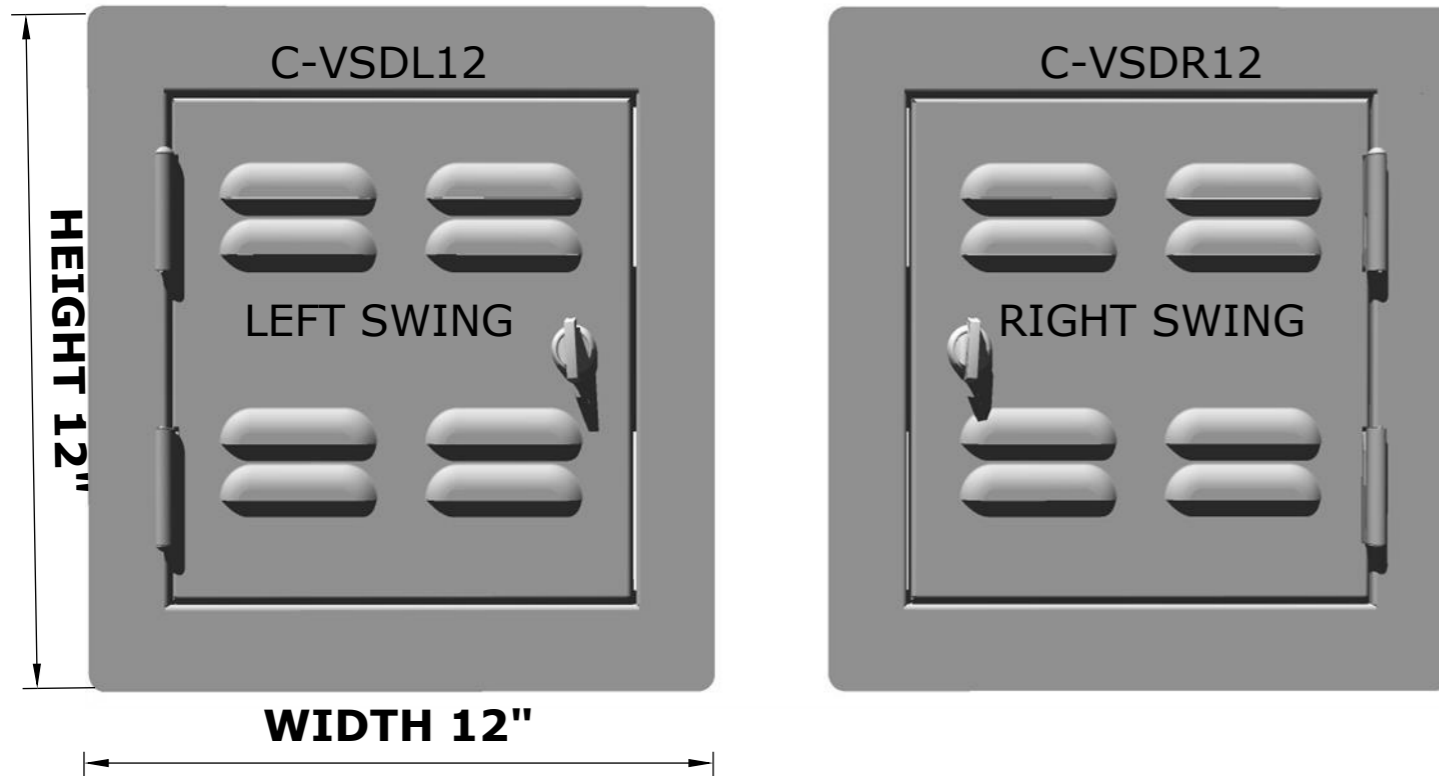

CLASSIC SERIES FLUSH STYLE

PRODUCT

Item No.
C-VSDL12
C-VSDR12

DESCRIPTION

Classic Series, Flush Style
12" x 12" Vented Utility Access
Doors Left & Right Swing

MANUFACTURE CONTACT

SUNSTONE METAL PRODUCTS LLC.
TECH SUPPORT: 888-934-9449
WWW.SUNSTONEMP.COM

WARRANTY

- EXTERIOR FINISH -----3 YEARS
- STRUCTURE -----3 YEARS
- HANDLE-----1 YEAR

PRODUCT OVERVIEW