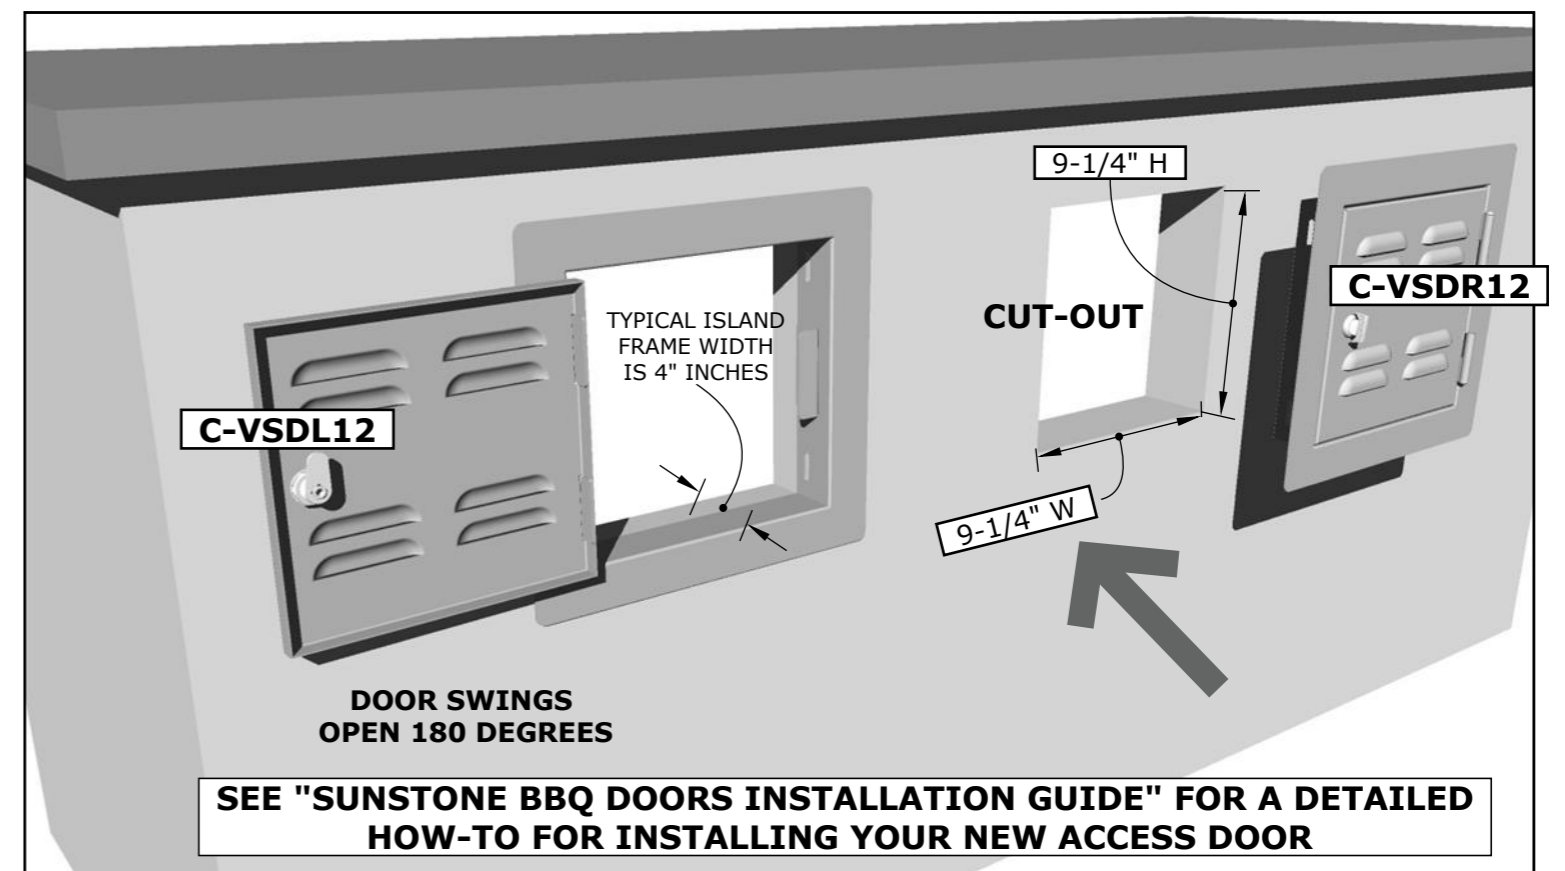

PRODUCT INSTALLATION GUIDE